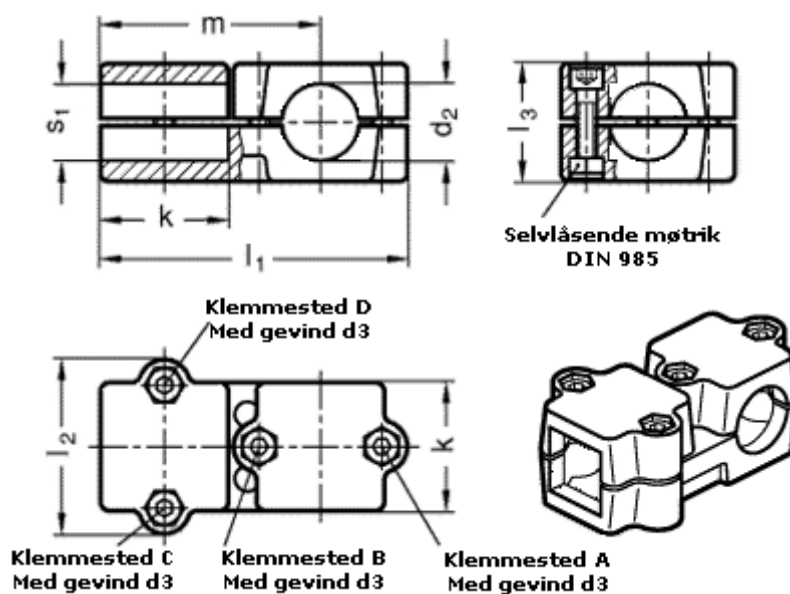

Article number: 20194B30V302BL

Description: E+G
T-angel clamps GN194-B30-V30-2-BL

Measures

d1 = 30
d3 = M 8
k = 50
l1 = 120
l2 = 68
l3 = 46
m = 85
s2 = 30